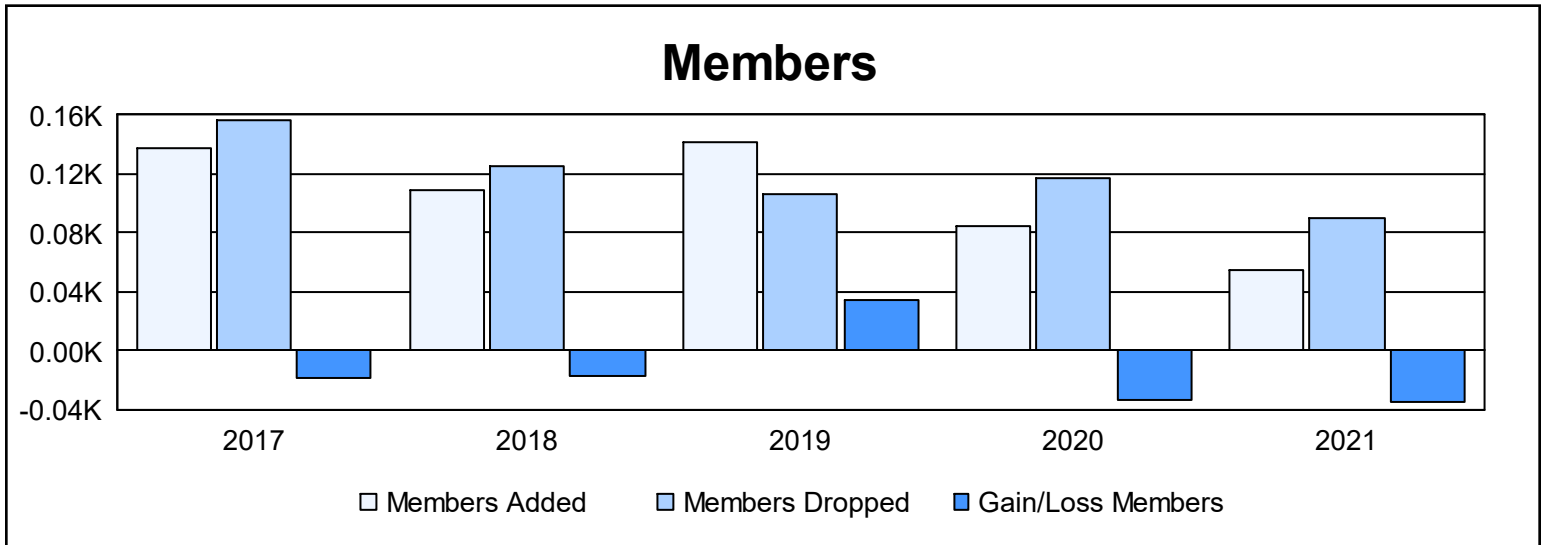

Year	New Clubs	Dropped Clubs	Gain/ Loss Clubs	New Members	Charter Members	Reinstate Members	Transfer Members	Total Member Added	Total Members Dropped	Gain/ Loss Members
2016-2017	0	3	-3	94	6	2	35	137	156	-19
2017-2018	1	1	0	75	21	5	8	109	126	-17
2018-2019	1	0	1	111	24	4	2	141	106	35
2019-2020	0	1	-1	79	0	0	5	84	117	-33
2020-2021	0	0	0	49	0	2	4	55	90	-35
<b>Average</b>	<b>0</b>	<b>1</b>	<b>-1</b>	<b>82</b>	<b>10</b>	<b>3</b>	<b>11</b>	<b>105</b>	<b>119</b>	<b>-14</b>

### Membership Composition June 2021 Cumulative