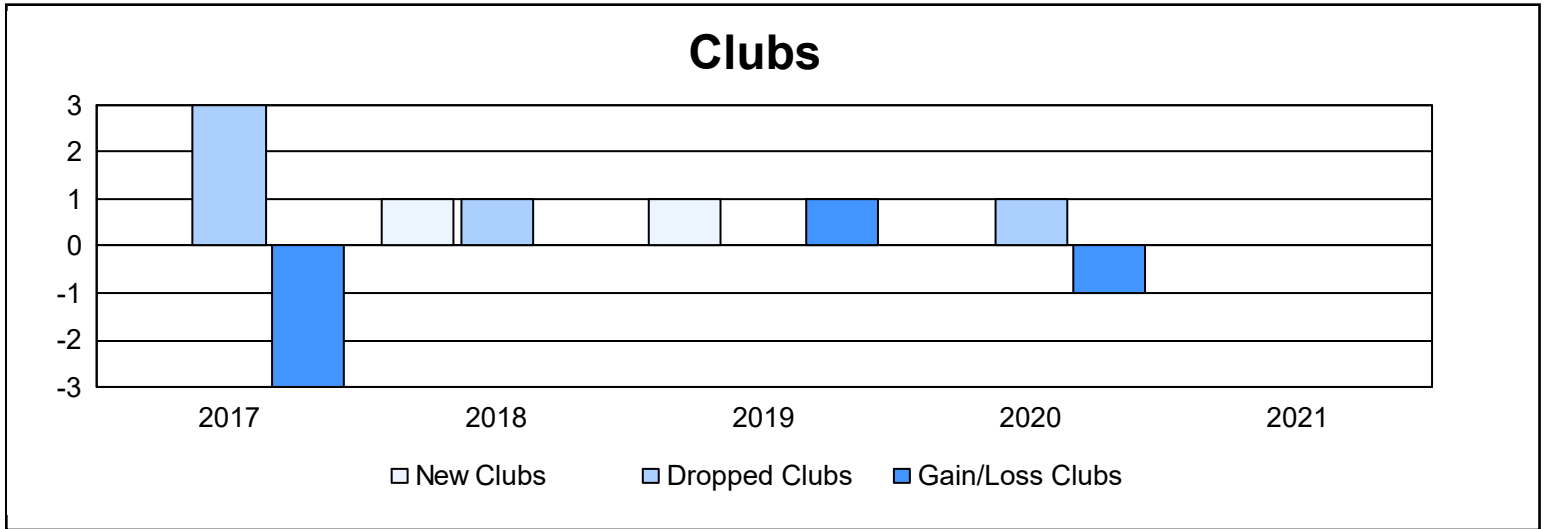

Year	New Clubs	Dropped Clubs	Gain/ Loss Clubs	New Members	Charter Members	Reinstate Members	Transfer Members	Total Member Added	Total Members Dropped	Gain/ Loss Members
2016-2017	0	3	-3	94	6	2	35	137	156	-19
2017-2018	1	1	0	75	21	5	8	109	126	-17
2018-2019	1	0	1	111	24	4	2	141	106	35
2019-2020	0	1	-1	79	0	0	5	84	117	-33
2020-2021	0	0	0	49	0	2	4	55	90	-35
<b>Average</b>	<b>0</b>	<b>1</b>	<b>-1</b>	<b>82</b>	<b>10</b>	<b>3</b>	<b>11</b>	<b>105</b>	<b>119</b>	<b>-14</b>

### Membership Composition June 2021 Cumulative